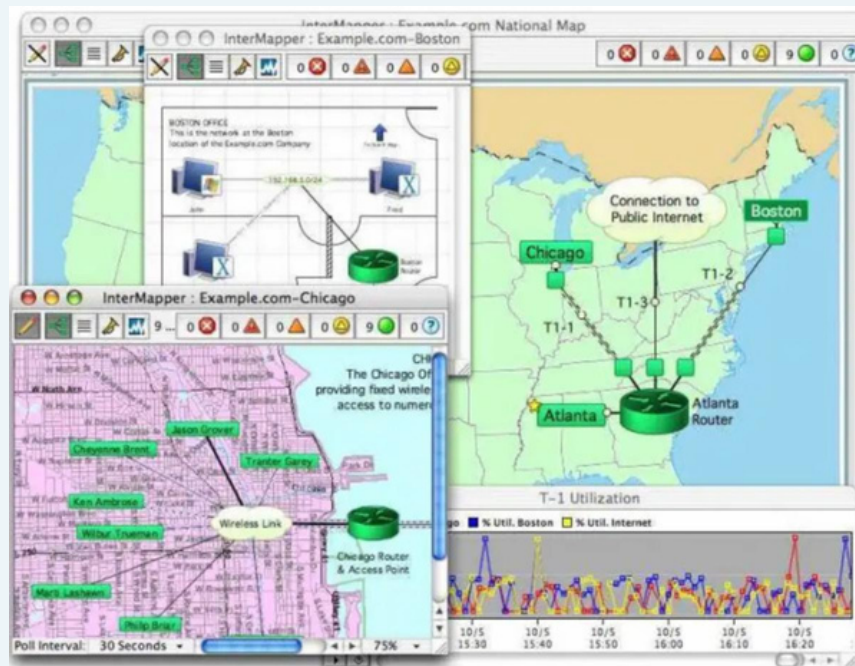

EION BYTES

EION InterMapper Solution The Power of Wireless Network Mapping & Monitoring

What is InterMapper?

- **Monitoring, Mapping, and Alerting Tool**
- **Live Mapping**
- **Auto-Discovery**
- **Colour-coded Icons**
- **Real-Time Network Traffic Statistics**
- **Comprehensive Monitoring**
- **Built-In Probes**
- **NetFlow Traffic Analyzer**
- **Alerting & Diagnostics**
- **Layer 2 Module**

Key InterMapper Features

- Real-Time Network Mapping
- Bandwidth Monitoring
- Netflow analysis and Collection
- Device Performance Monitoring
- Network Performance and Fault Management
- Layer 2 Network Topology Monitoring (Physical Connections)
- Alert Management
- Reporting Tool