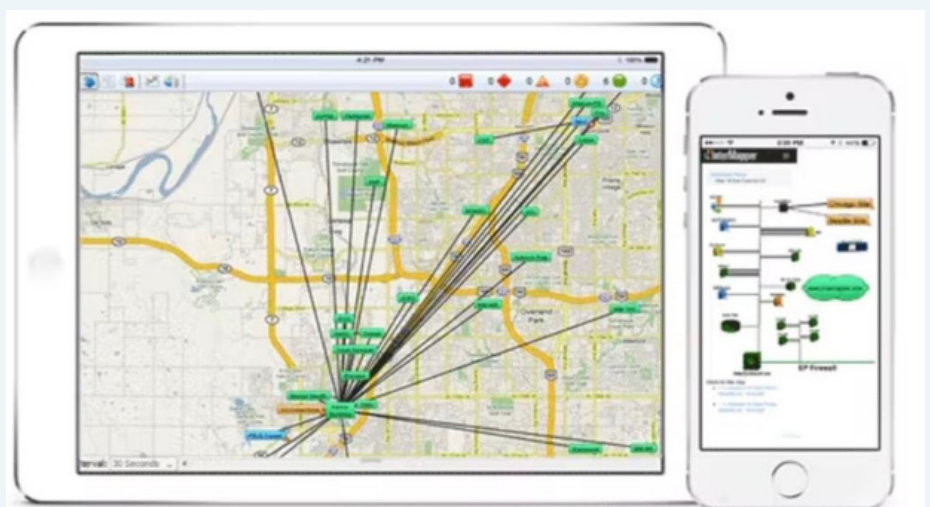

Types of Alerting

- Email
- SMS
- Sounds
- SNMP Trap
- Splunk Log
- Pager
- Command Line
- PowerShell